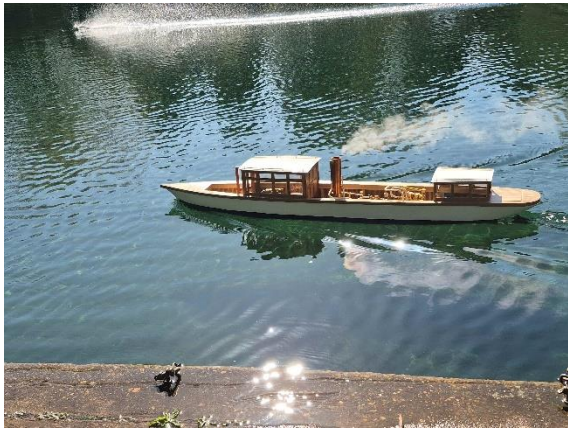

Oxford Model Boat Club Members Boats

Joffery above with Jam jar below

Mr Smith Robbe RP-3

T Gregory & P Izzard
RTTL on the move, watch
out for the wash

Terry latest model, steam launch under way

John Dora, He still gets a sinking feeling every time he takes it out.